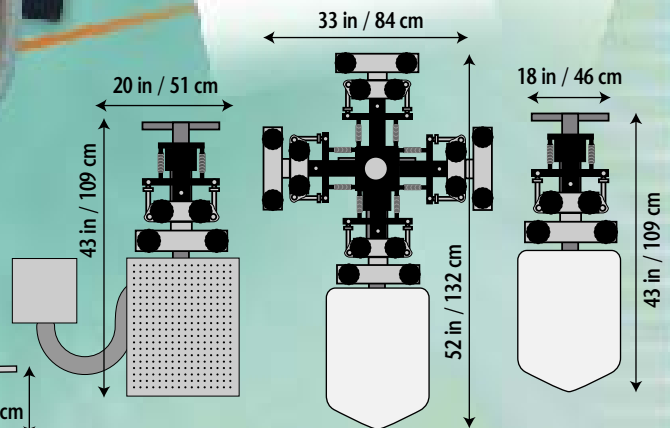

ODYSSEY

Tabletop Manual Textile Printers

Odyssey 1100B

Odyssey 1100B is perfect for printing those short-run single color jobs or name drops. Add a Cap, Jacket or Vacuum pallet and convert the 1100B into a dedicated special purpose printer.

Odyssey 4100B

Odyssey 4100B is our most popular table top press. With its' 4 color capability, Odyssey 4100B is the least expensive way to get into multi-color printing.

Odyssey Graphics printer OGP11

Make more money by printing heat transfers, bumper stickers, decals, signs and more. Simply depress the footswitch, and the powerful vacuum pump holds flat stocks securely without the use of spray adhesive.

| PART | DESCRIPTION |
|-------|---|
| 10210 | ODYSSEY 1100B, 1-COLOR, 1-STATION BENCH MODEL |
| 10211 | ODYSSEY 4100B, 4-COLOR, 1-STATION BENCH MODEL MAX SCREEN WIDTH 32 in / 81 cm |
| 10209 | ODYSSEY GRAPHICS PRINTER OGP11, 1 COLOR, 1 STATION GRAPHICS PRINTER WITH 18X24" VACUUM PLATEN |